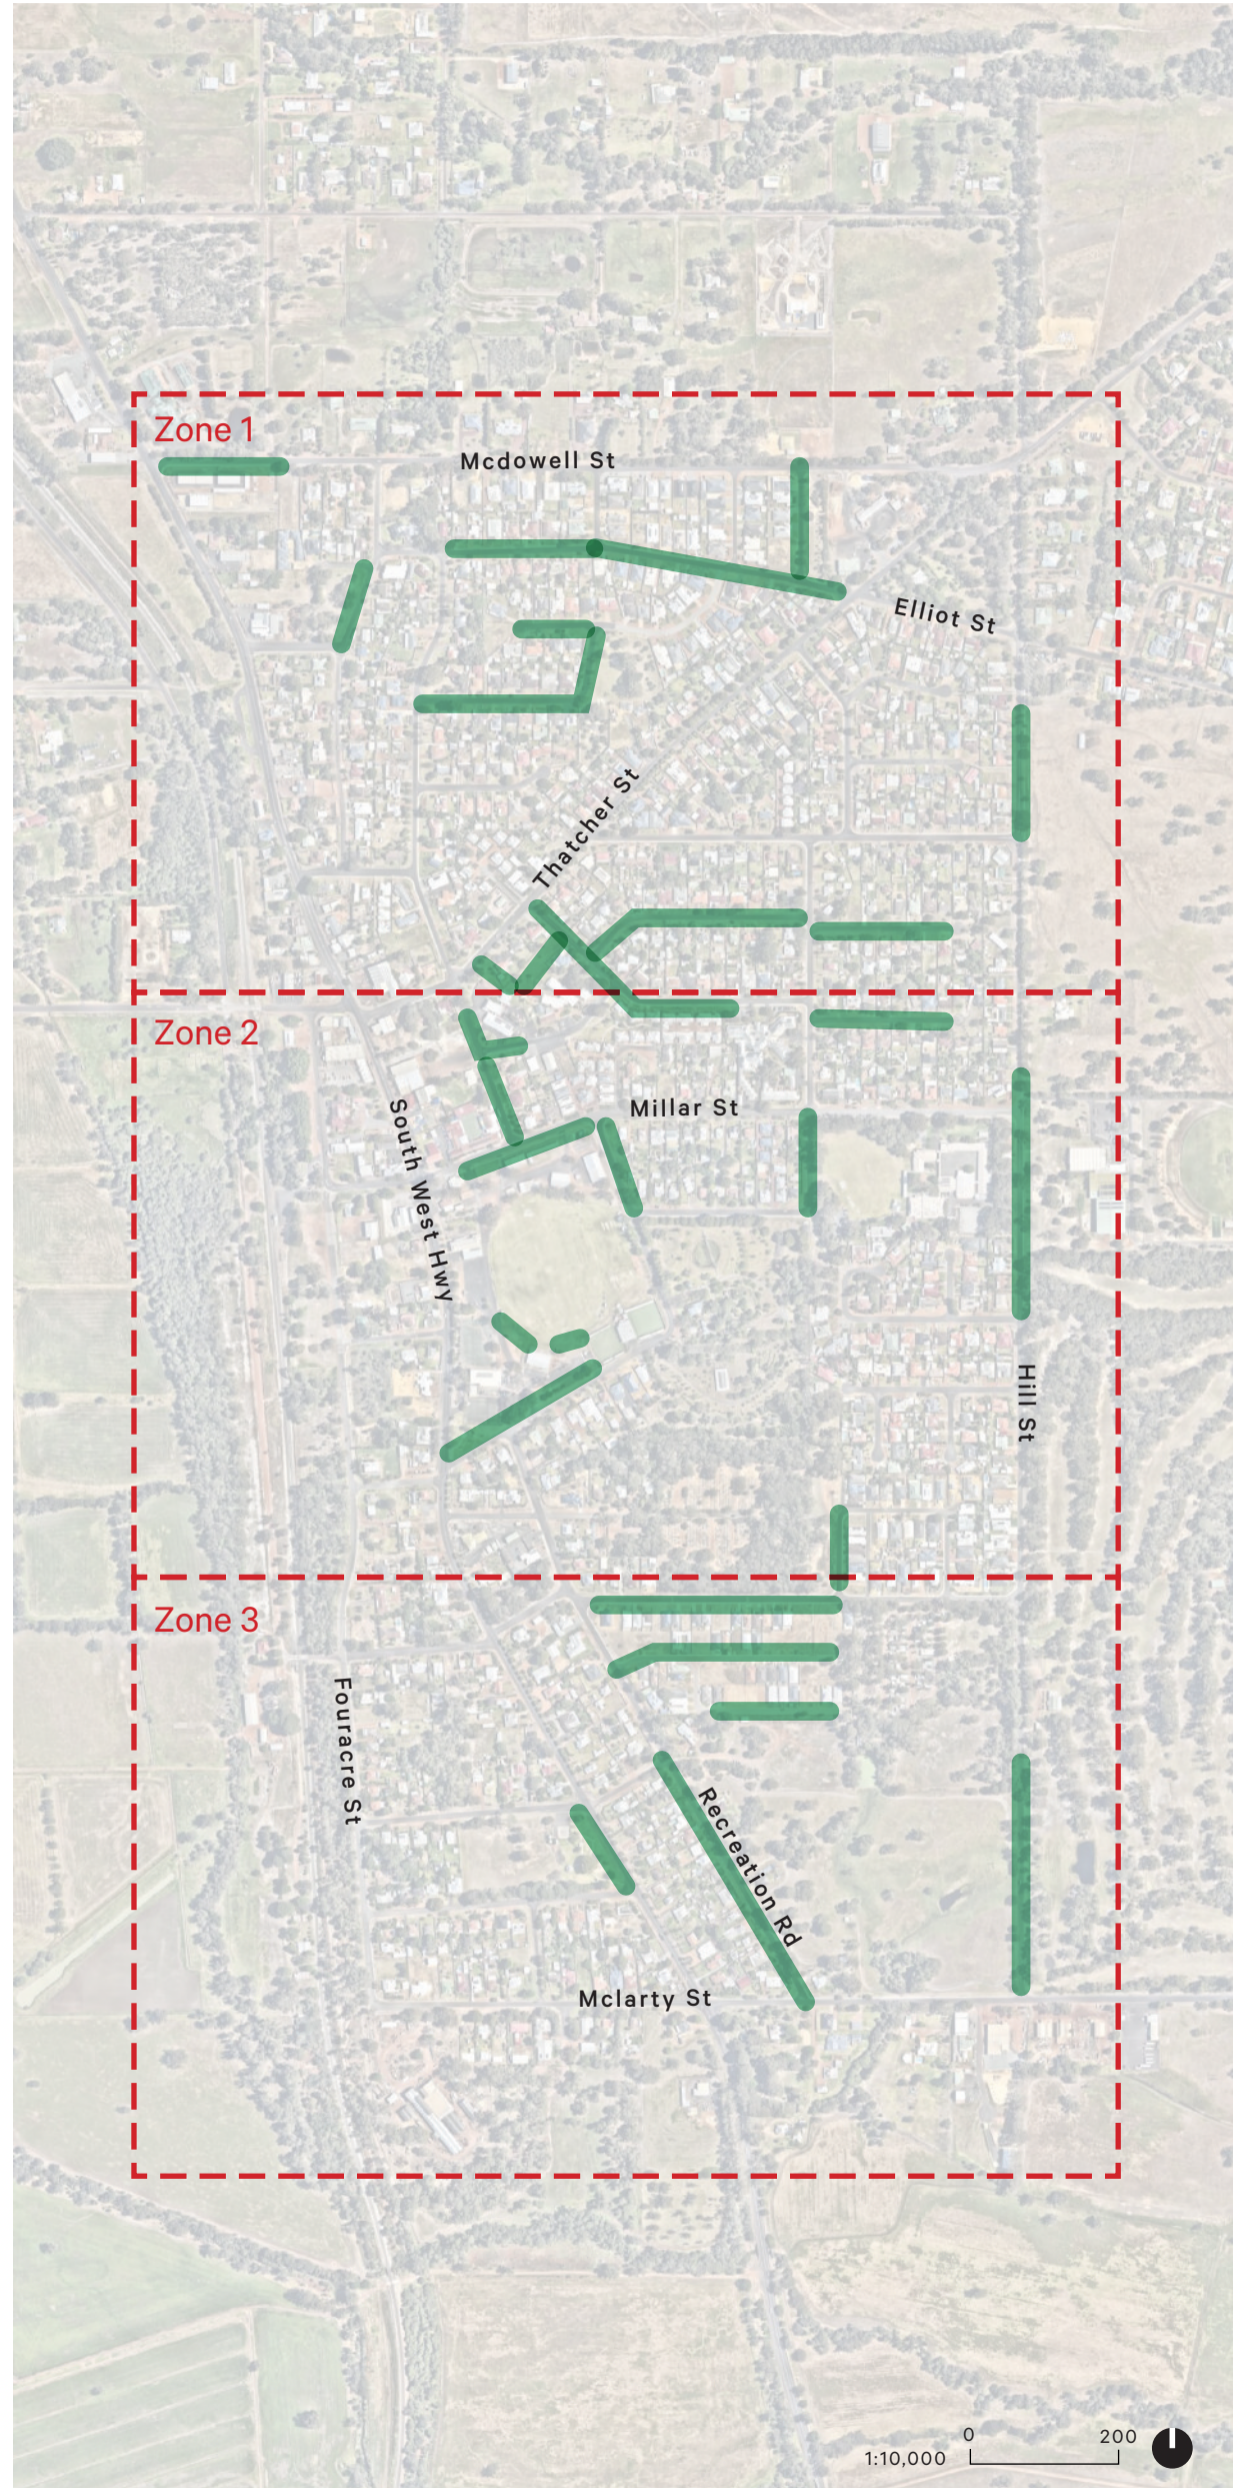

Warroona Townsite

Urban Canopy Plan

Benefits of having street trees:

Proposed verges for new street trees

— Street tree location

Refer to zone maps overleaf for indicative location of street trees along street verges. Subject to site conditions.

Zone 1

- Indicative tree location
- - - - Adjoining lot boundary

Zone 2

Zone 3

- Indicative tree location
- - - - - Adjoining lot boundary