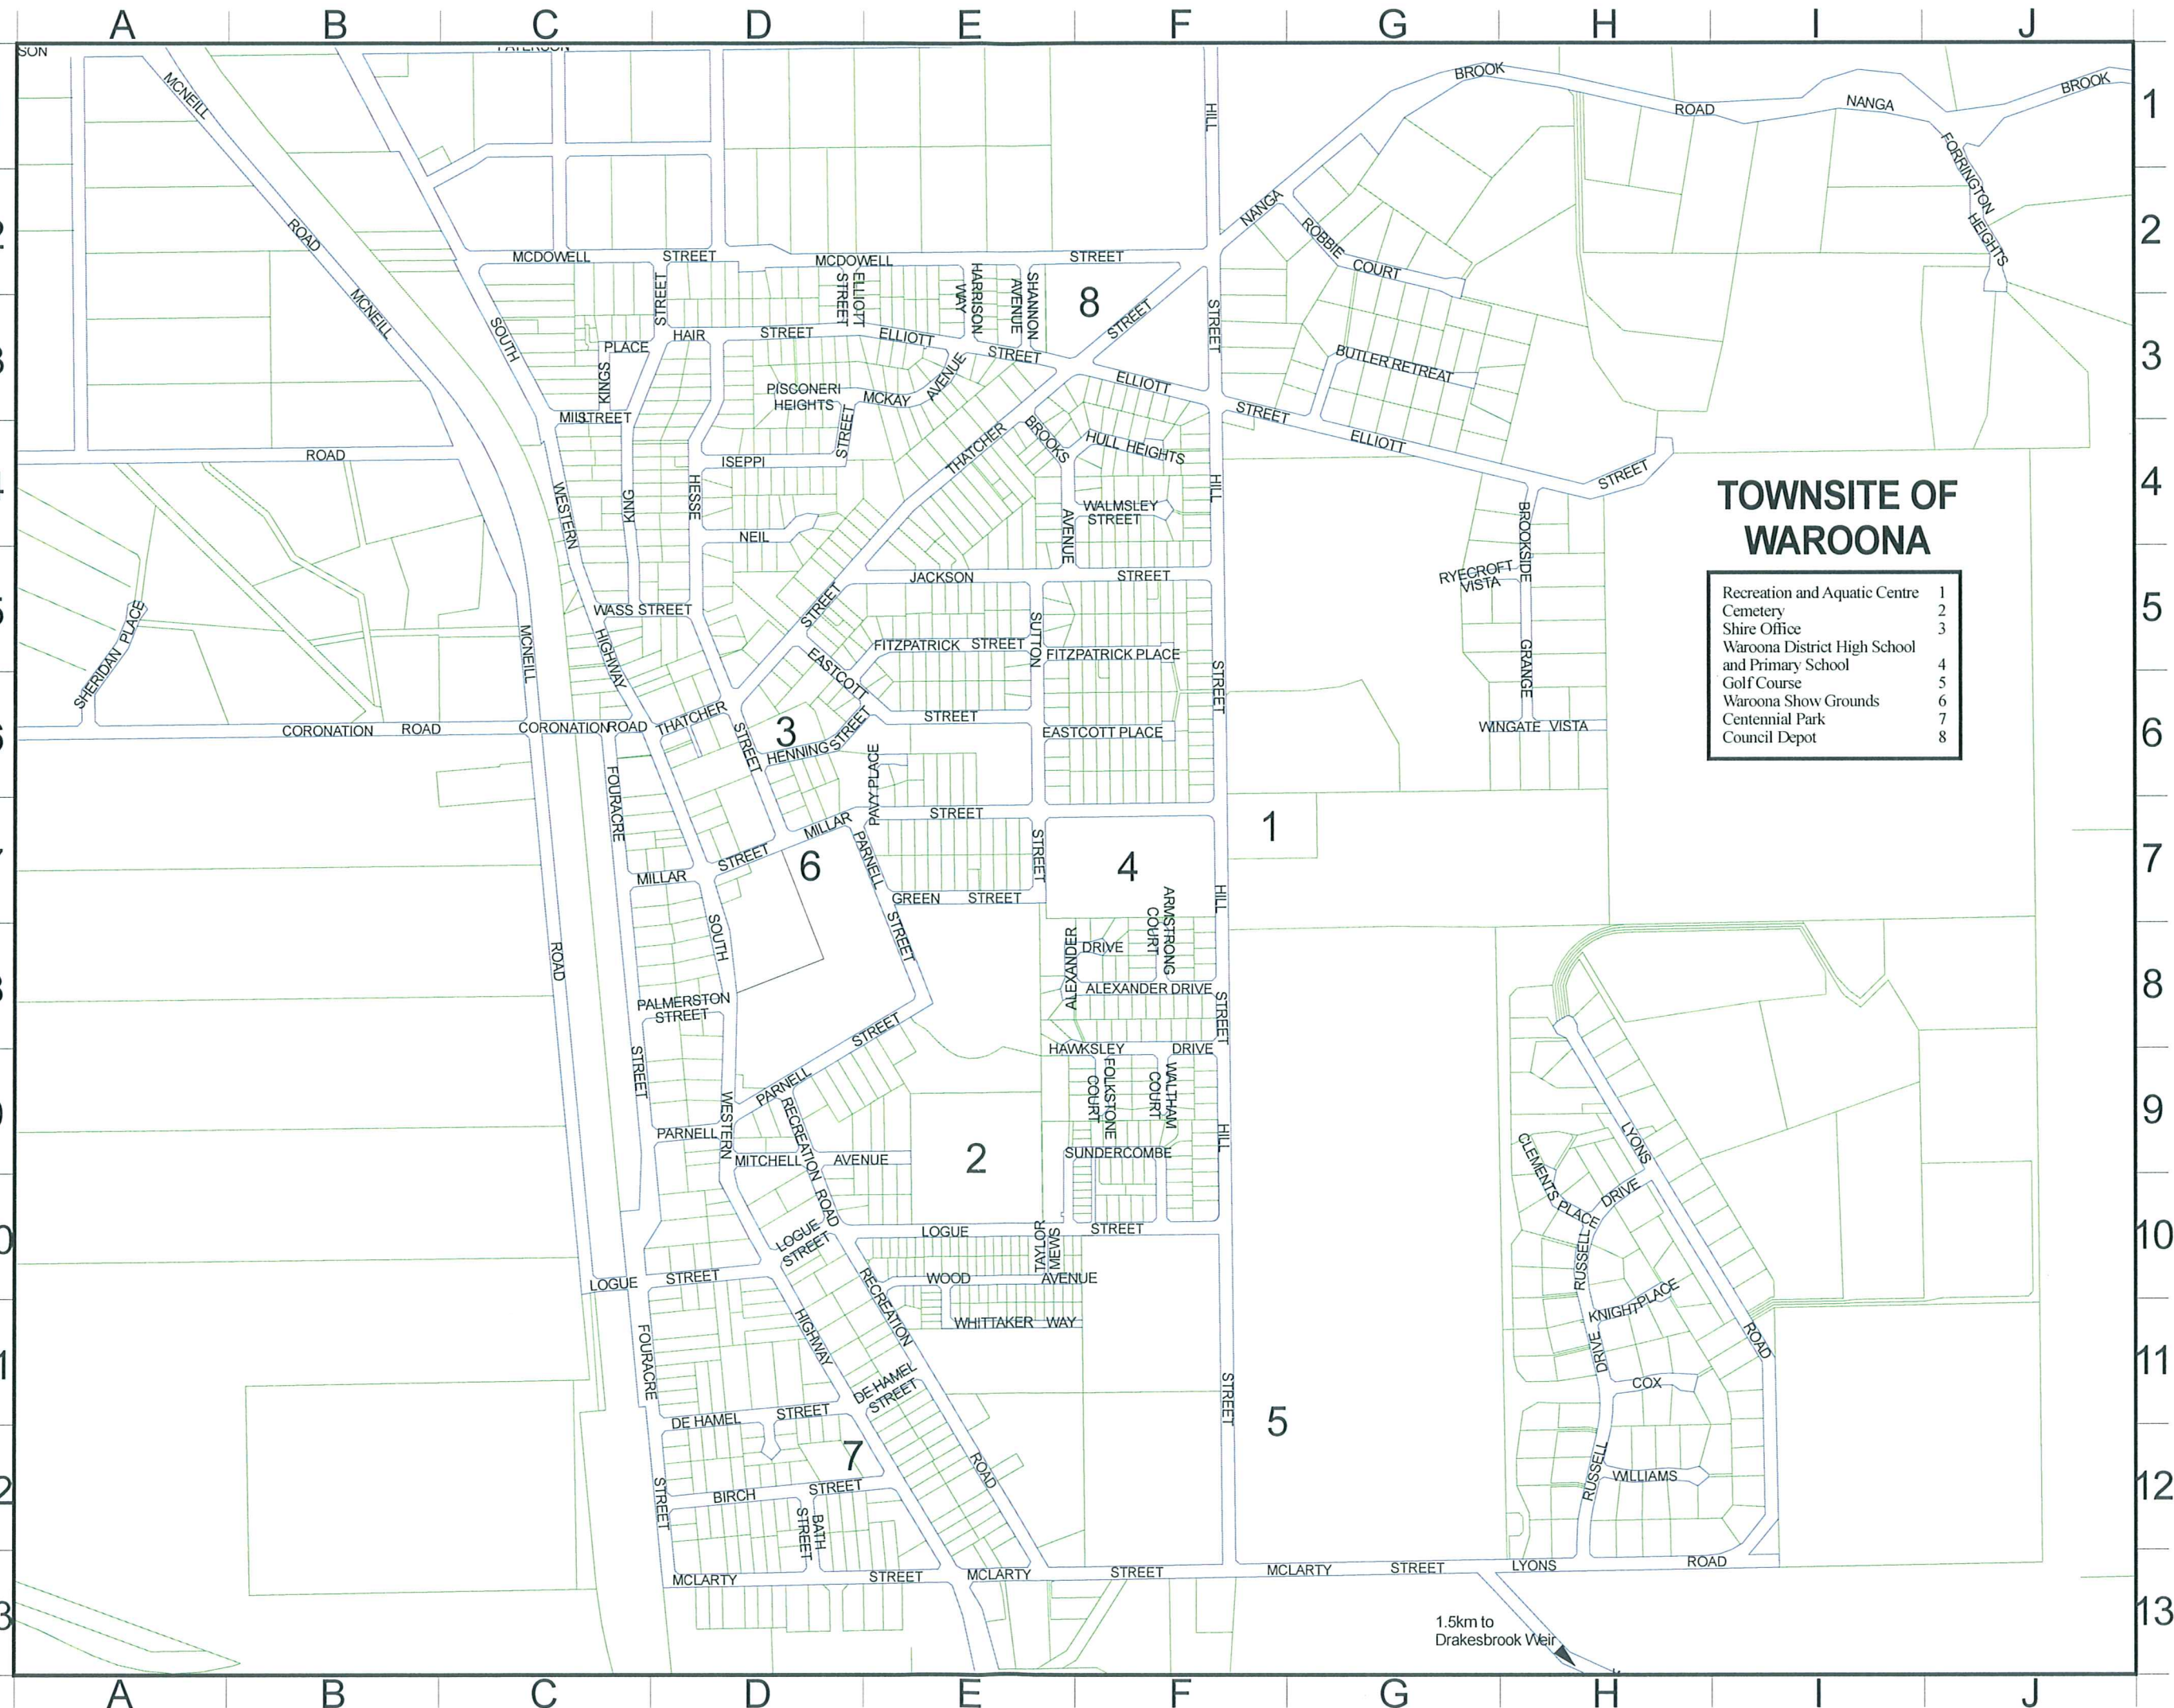

- Alexander Drive F8
- Armstrong Court F8
- Bath Street D12
- Birch Street D12
- Bradford Street F5
- Brookside Grange H4
- Butler Retreat G3
- Cemetery E9
- Clements Place H10
- Coronation Road A-C6
- Council Officers D6
- Cox Place H11
- De Hamel Street F14
- Drake Road D11
- Eastcott Place F6
- Eastcott Street E6
- Elliot Street D-H3
- Fitzpatrick Place E5
- Fitzpatrick Street E5
- Folkstone Court F9
- Fouracre Street C6-13
- Green Street E7
- Hair Street C3
- Harrison Way E3
- Hawksley Drive F9
- Henning Street D6
- Hesse Street D6
- High School F7
- Hill Street F1-F13
- Hull Heights F4
- Iseppi Street D4
- Jackson Street E5
- King Street D4-D5
- Kings Place C3
- Knight Place H11
- Logue Street C10-F10
- Lyons Road H8-H12
- McDowell Street C2-F2
- McKay Ave E3
- McLarty Street D13-H3
- McNeil Road A1-C11
- Mill Street C3
- Millar Street C7-F7
- Mitchell Ave D9-E9
- Nanga Brook Road F2-J1
- Neil Place D4
- Palmerston Street D8
- Parnell Street D9
- Pavy Place E6
- Pisconeri Heights D3
- Primary & High School F7
- Recreation Centre G7
- Recreation Road D9-E13
- Robbie Court G2
- Russell Drive H12
- Rycroft Vista H5
- Shannon Avenue A6
- Sheridan Place E3
- South Western Highway B1-D13
- St Joseph's School D7
- Sundercombe Loop F9
- Sutton Street E7
- Thatcher Street D6-F2
- Walmsley Street F4
- Waltham Court F9
- Wass Street C5
- Weir Road H13
- Whittaker Way E11
- Williams Place H12
- Windgate Vista H6
- Wood Avenue E10

## TOWNSITE OF WAROONA

Recreation and Aquatic Centre	1
Cemetery	2
Shire Office	3
Waroona District High School and Primary School	4
Golf Course	5
Waroona Show Grounds	6
Centennial Park	7
Council Depot	8

1.5km to Drakesbrook Weir